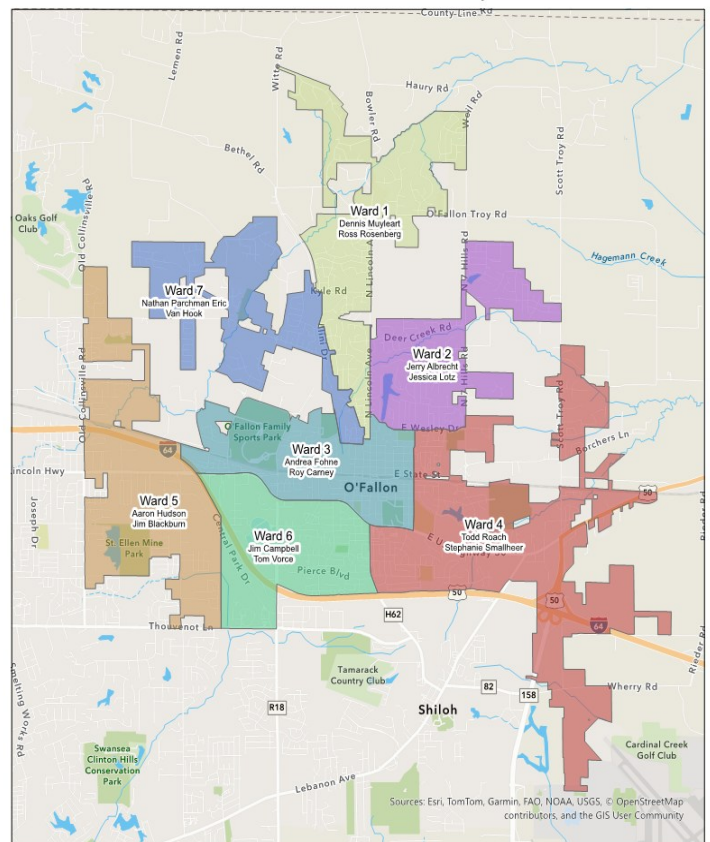

Alert Center: For real-time alerts and emergency notifications, the Alert Center provides up-to-date information. You can view current alerts by category and subscribe to instant notifications:

- Access the Alert Center here: <https://www.ofallon.org/AlertCenter.aspx>
- To receive instant notifications, subscribe to Notify Me® or RSS feeds as indicated on the page.

Code Red Emergency Alert System: For local or regional emergency alerts, please sign up for Code Red Emergency Alerting System. In the event of an emergency situations or critical community alerts, you will be alerted.

Examples of Code Red alerts may include: Evacuation Notices, Boil Orders, or Missing Child Reports. Code Red is utilized by the City of O'Fallon and neighboring Emergency Management agencies.

Download the app or submit requests online as per the instructions provided at <https://www.ofallon.org/445/OFallon-On-Demand>.

Social Media: The City of O'Fallon also has an active Facebook Page that is used to share important updates and alerts. The City's Official Facebook Page: <https://www.facebook.com/OfficialOFallonIL>.

By utilizing these tools, you can stay informed about important notices, events, and updates from the City of O'Fallon.

Know where you live:
Click Here [City Ward Map](#)

Council Wards O'Fallon, IL